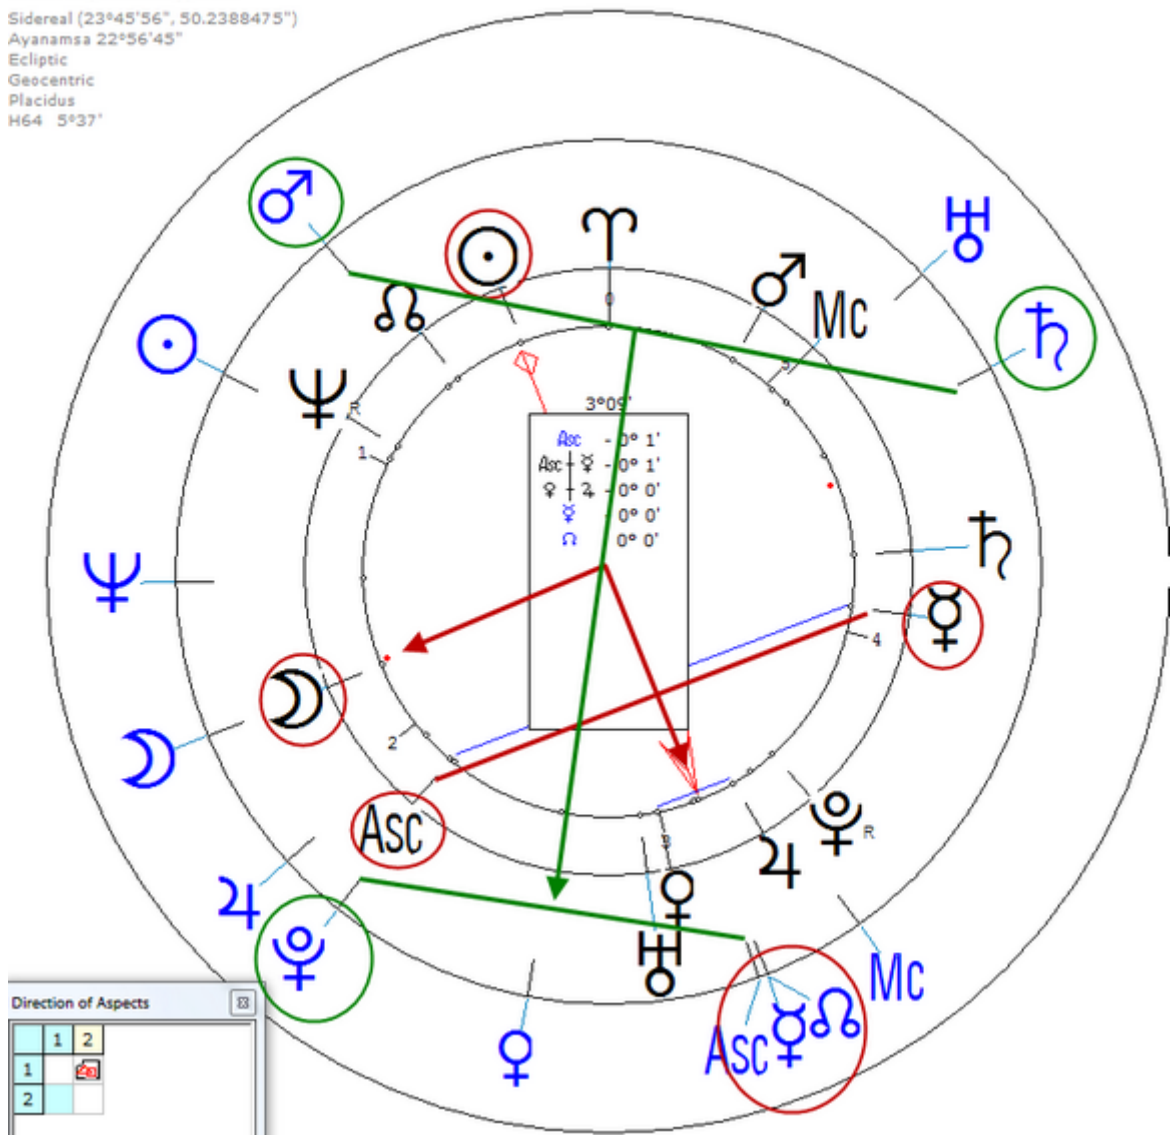

Death by Suicide 6 July 1982 (Shot wife and himself, age 41)

Progressed Lunar Return (Harmonic 64)

Lunar AC = Lunar ♀ = Lunar ♁ = AC n/♀ n = ☽n

Lunar ♂/♄ = Lunar ♀/♁ = Lunar ♁/♁ = ♀ n

Arien, David
7 April 1941 Mon 15:02 (GMT-6) 38°15'15"N 85°45'34"W
Louisville, Kentucky, USA
Sidereal (23°45'56", 50.2388475")
Ayanamsa 22°56'45"
Ecliptic
Geocentric
Placidus
H64 5°37'